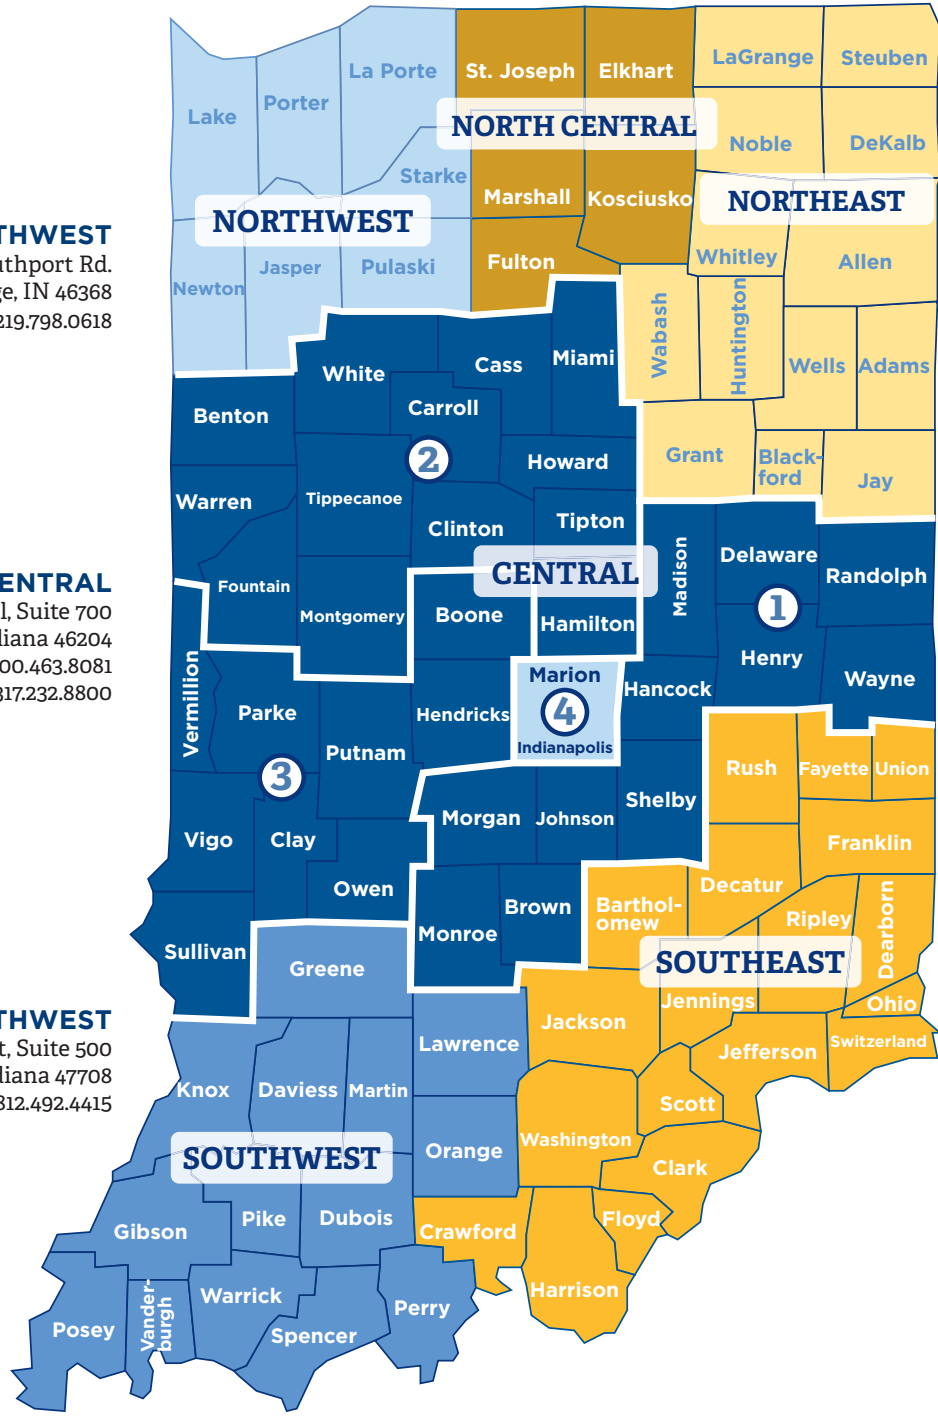

BUSINESS DEVELOPMENT REGIONS

NORTHWEST
6100 Southport Rd.
Portage, IN 46368
t 219.798.0618

CENTRAL
One North Capitol, Suite 700
Indianapolis, Indiana 46204
t 800.463.8081
t 317.232.8800

SOUTHWEST
318 Main Street, Suite 500
Evansville, Indiana 47708
t 812.492.4415

NORTH CENTRAL
209 North Main Street,
Suite 204
South Bend, Indiana 46601
t 574.288.6834

NORTHEAST
1st Source Center
200 East Main Street
Suite 910
Fort Wayne, Indiana 46802
t 260.469.4468

SOUTHEAST
PO Box 896
1200 West O & M Avenue
North Vernon, Indiana 47265
t 812.346.1895