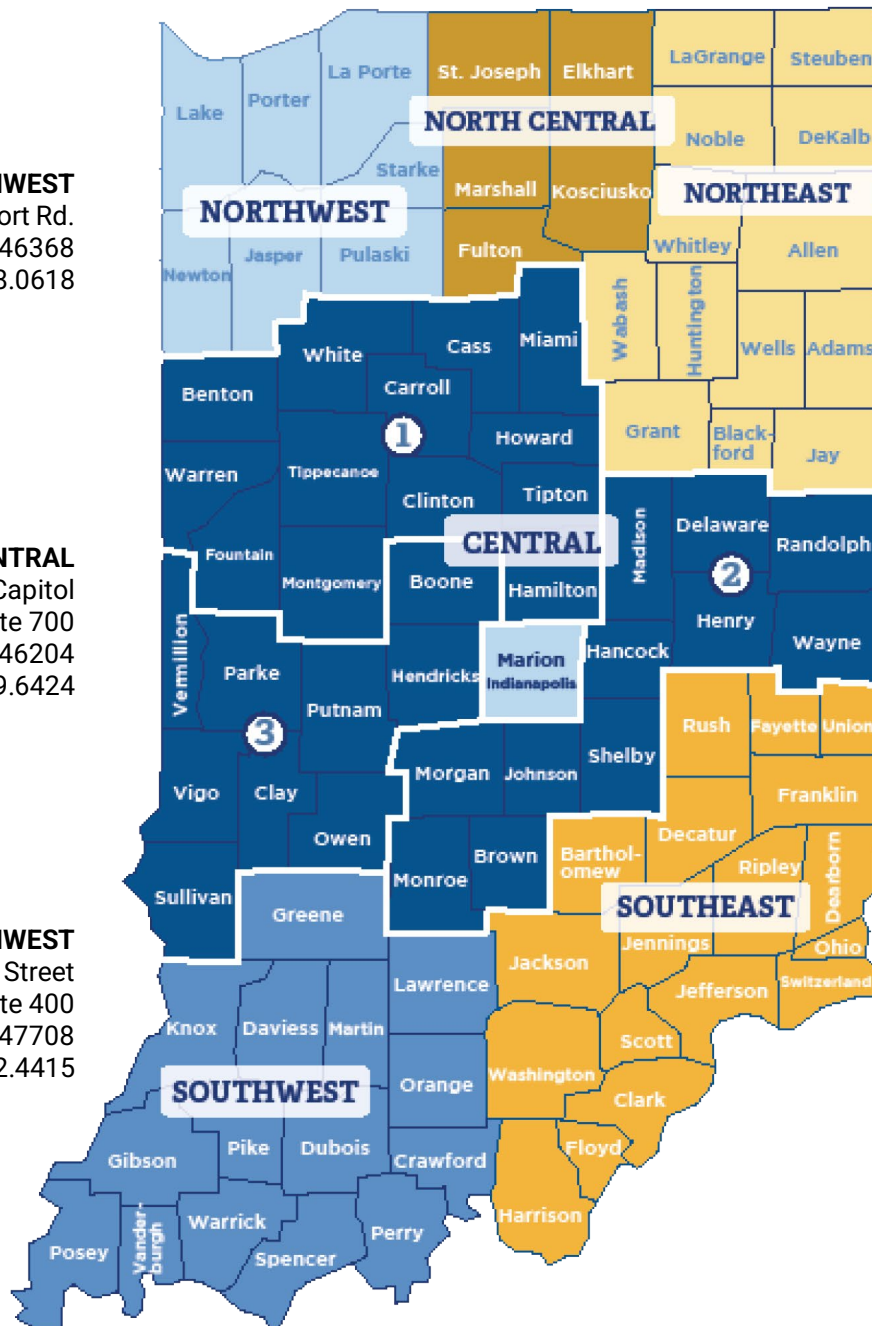

SOUTHWEST REGION

Susan Vaughn, Director
812.492.4415
SVaughn@iedc.in.gov

BUSINESS DEVELOPMENT REGIONS

NORTHWEST
 6100 Southport Rd.
 Portage, IN 46368
 t 219.798.0618

CENTRAL
 1 North Capitol
 Suite 700
 Indianapolis, IN 46204
 t 317.509.6424

SOUTHWEST
 318 Main Street
 Suite 400
 Evansville, IN 47708
 t 812.492.4415

NORTH CENTRAL
 209 North Main Street
 Suite 204
 South Bend, Indiana
 46601
 t 574.288.6834

NORTHEAST
 1st Source Center
 200 East Main Street
 Suite 910
 Fort Wayne, IN 46802
 t 260.452.6443